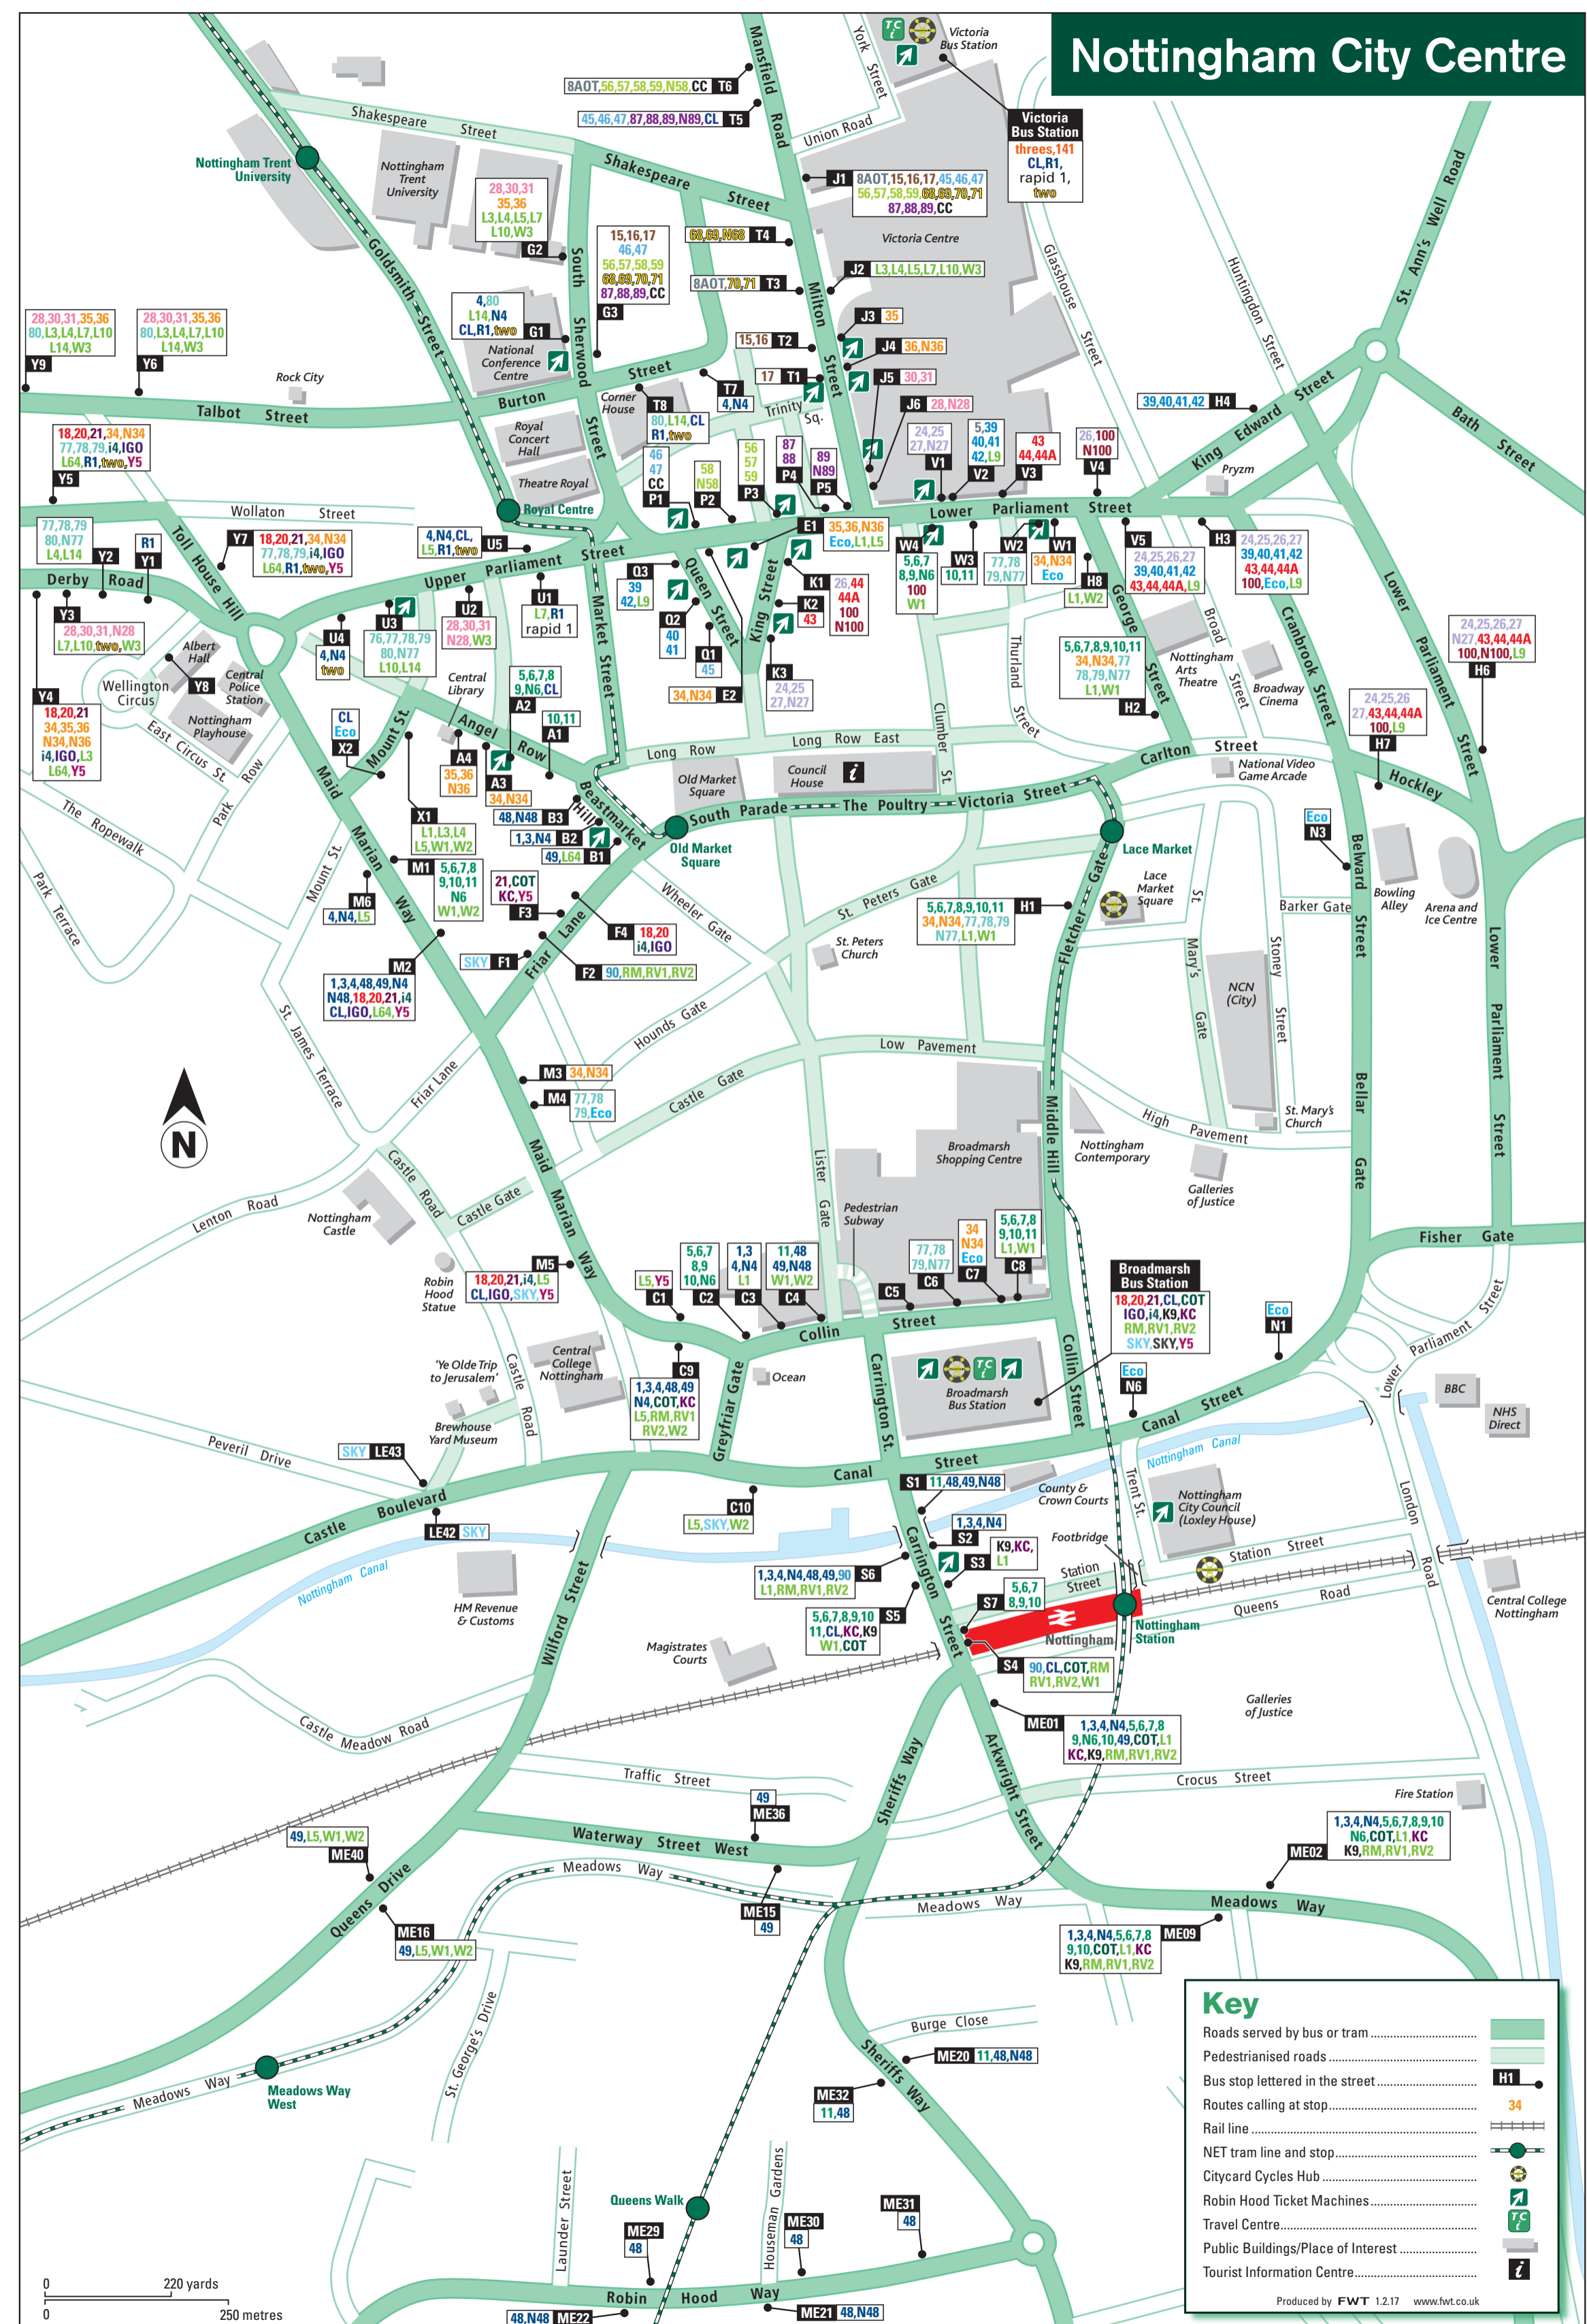

Nottingham City Centre

Key

- Roads served by bus or tram █
- Pedestrianised roads █
- Bus stop lettered in the street H1
- Routes calling at stop 34
- Rail line
- NET tram line and stop ●
- Citycard Cycles Hub ⚙️
- Robin Hood Ticket Machines ⚙️
- Travel Centre ⚙️
- Public Buildings/Place of Interest i
- Tourist Information Centre i