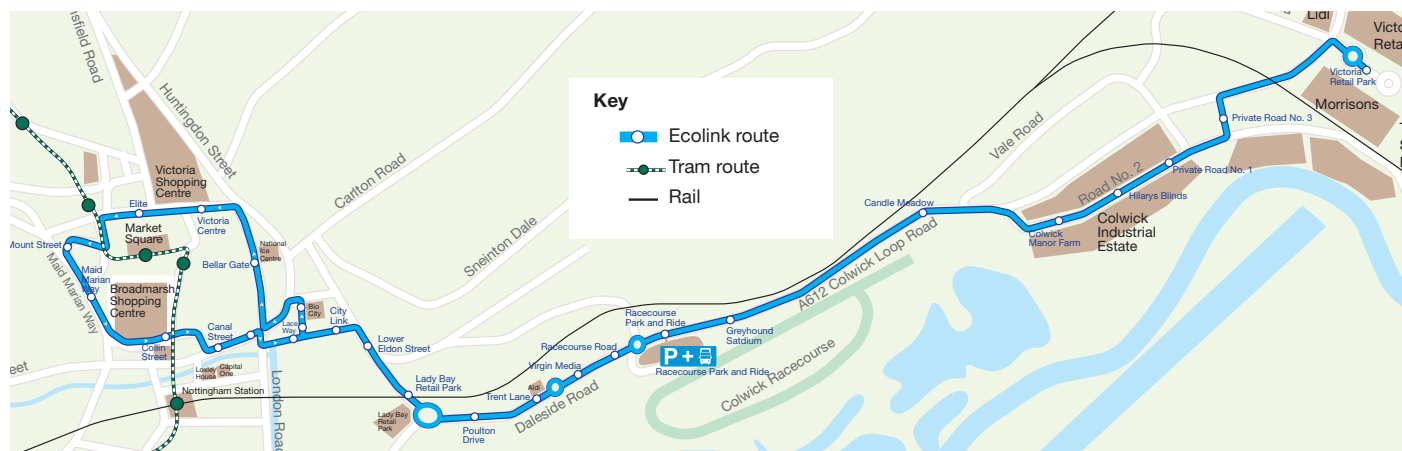

# ecolink park&ride

The Ecolink bus will take a new route from 20th November to improve journey times and allow better access to key business and services.

There are two main changes to the service. Firstly, the stop at Colwick Racecourse Park & Ride will move onto Daleside Road, which will speed up journey times in both directions, as buses will no longer have to divert off the main route. The stop will be connected to the car park by a newly built walkway and pedestrian crossing.

The second major change to the route will see Ecolink divert to service the NHS Urgent Care Centre and Bio City. The amended route towards the city will turn left on Manvers Street down City Link stopping by the NHS urgent care centre within striking distance of the BBC and Premier Inn. The bus will then turn up Lace Way, past the new 700 space car park currently under construction at the Island Site and BioCity before re-joining the original route on Pennyfoot Street.

Travelling away from the city, the Ecolink will turn right on the London Road roundabout and then left past the BBC, stopping by the NHS urgent care centre before continuing along City Link past the new car park and re-joining the original route on Manvers Street.

Please Note: MF = Mon-Fri only

\* = operates 5 mins later on Saturday between Netherfield and Colwick