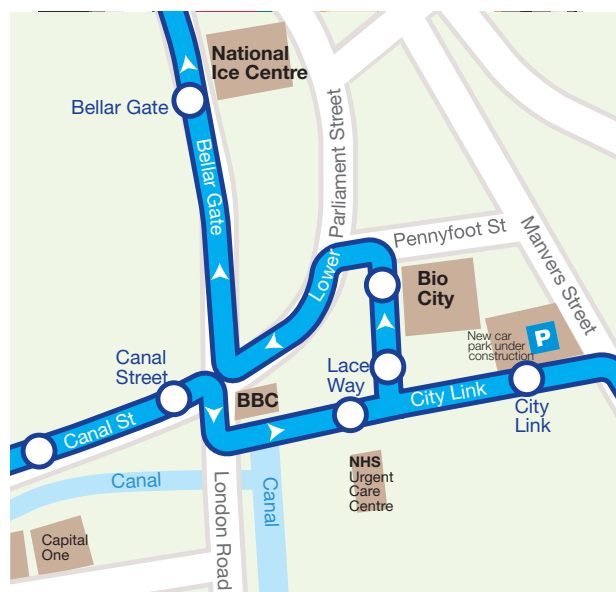

# ecolink park&ride

The Ecolink bus will take a new route from 20th November to improve journey times and allow better access to key business and services.

There are two main changes to the service. Firstly, the stop at Colwick Racecourse Park & Ride will move onto Daleside Road, which will speed up journey times in both directions, as buses will no longer have to divert off the main route. The stop will be connected to the car park by a newly built walkway and pedestrian crossing.

The second major change to the route will see Ecolink divert to service the NHS Urgent Care Centre and Bio City. The amended route towards the city will turn left on Manvers Street down City Link stopping by the NHS urgent care centre within striking distance of the BBC and Premier Inn. The bus will then turn up Lace Way, past the new 700 space car park currently under construction at the Island Site and BioCity before re-joining the original route on Pennyfoot Street.

Travelling away from the city, the Ecolink will turn right on the London Road roundabout and then left past the BBC, stopping by the NHS urgent care centre before continuing along City Link past the new car park and re-joining the original route on Manvers Street.

### Monday to Saturday

	MF	MF	MF	*	*	*					
<b>City, Victoria Centre</b>	<b>0531</b>	<b>0556</b>	<b>0621</b>	<b>0651</b>	<b>0706</b>	<b>0721</b>	<b>0741</b>	every <b>15</b> mins	<b>1826</b>	<b>1841</b>	<b>1856</b>
Broadmarsh, Collin St	0538	0603	0628	0658	0713	0728	0748		1833	1848	1903
City Link	0541	0606	0631	0701	0716	0731	0751		1836	1851	1906
<b>Racecourse Park &amp; Ride</b>	<b>0545</b>	<b>0610</b>	<b>0635</b>	<b>0705</b>	<b>0720</b>	<b>0735</b>	<b>0755</b>		1840	1855	1910
Colwick Industrial Estate	0550	0615	0640	0710	0725	0740	0800		1845	---	---
Victoria Retail Park	0554	0619	0644	0714	0729	0744	0804		1849	---	---