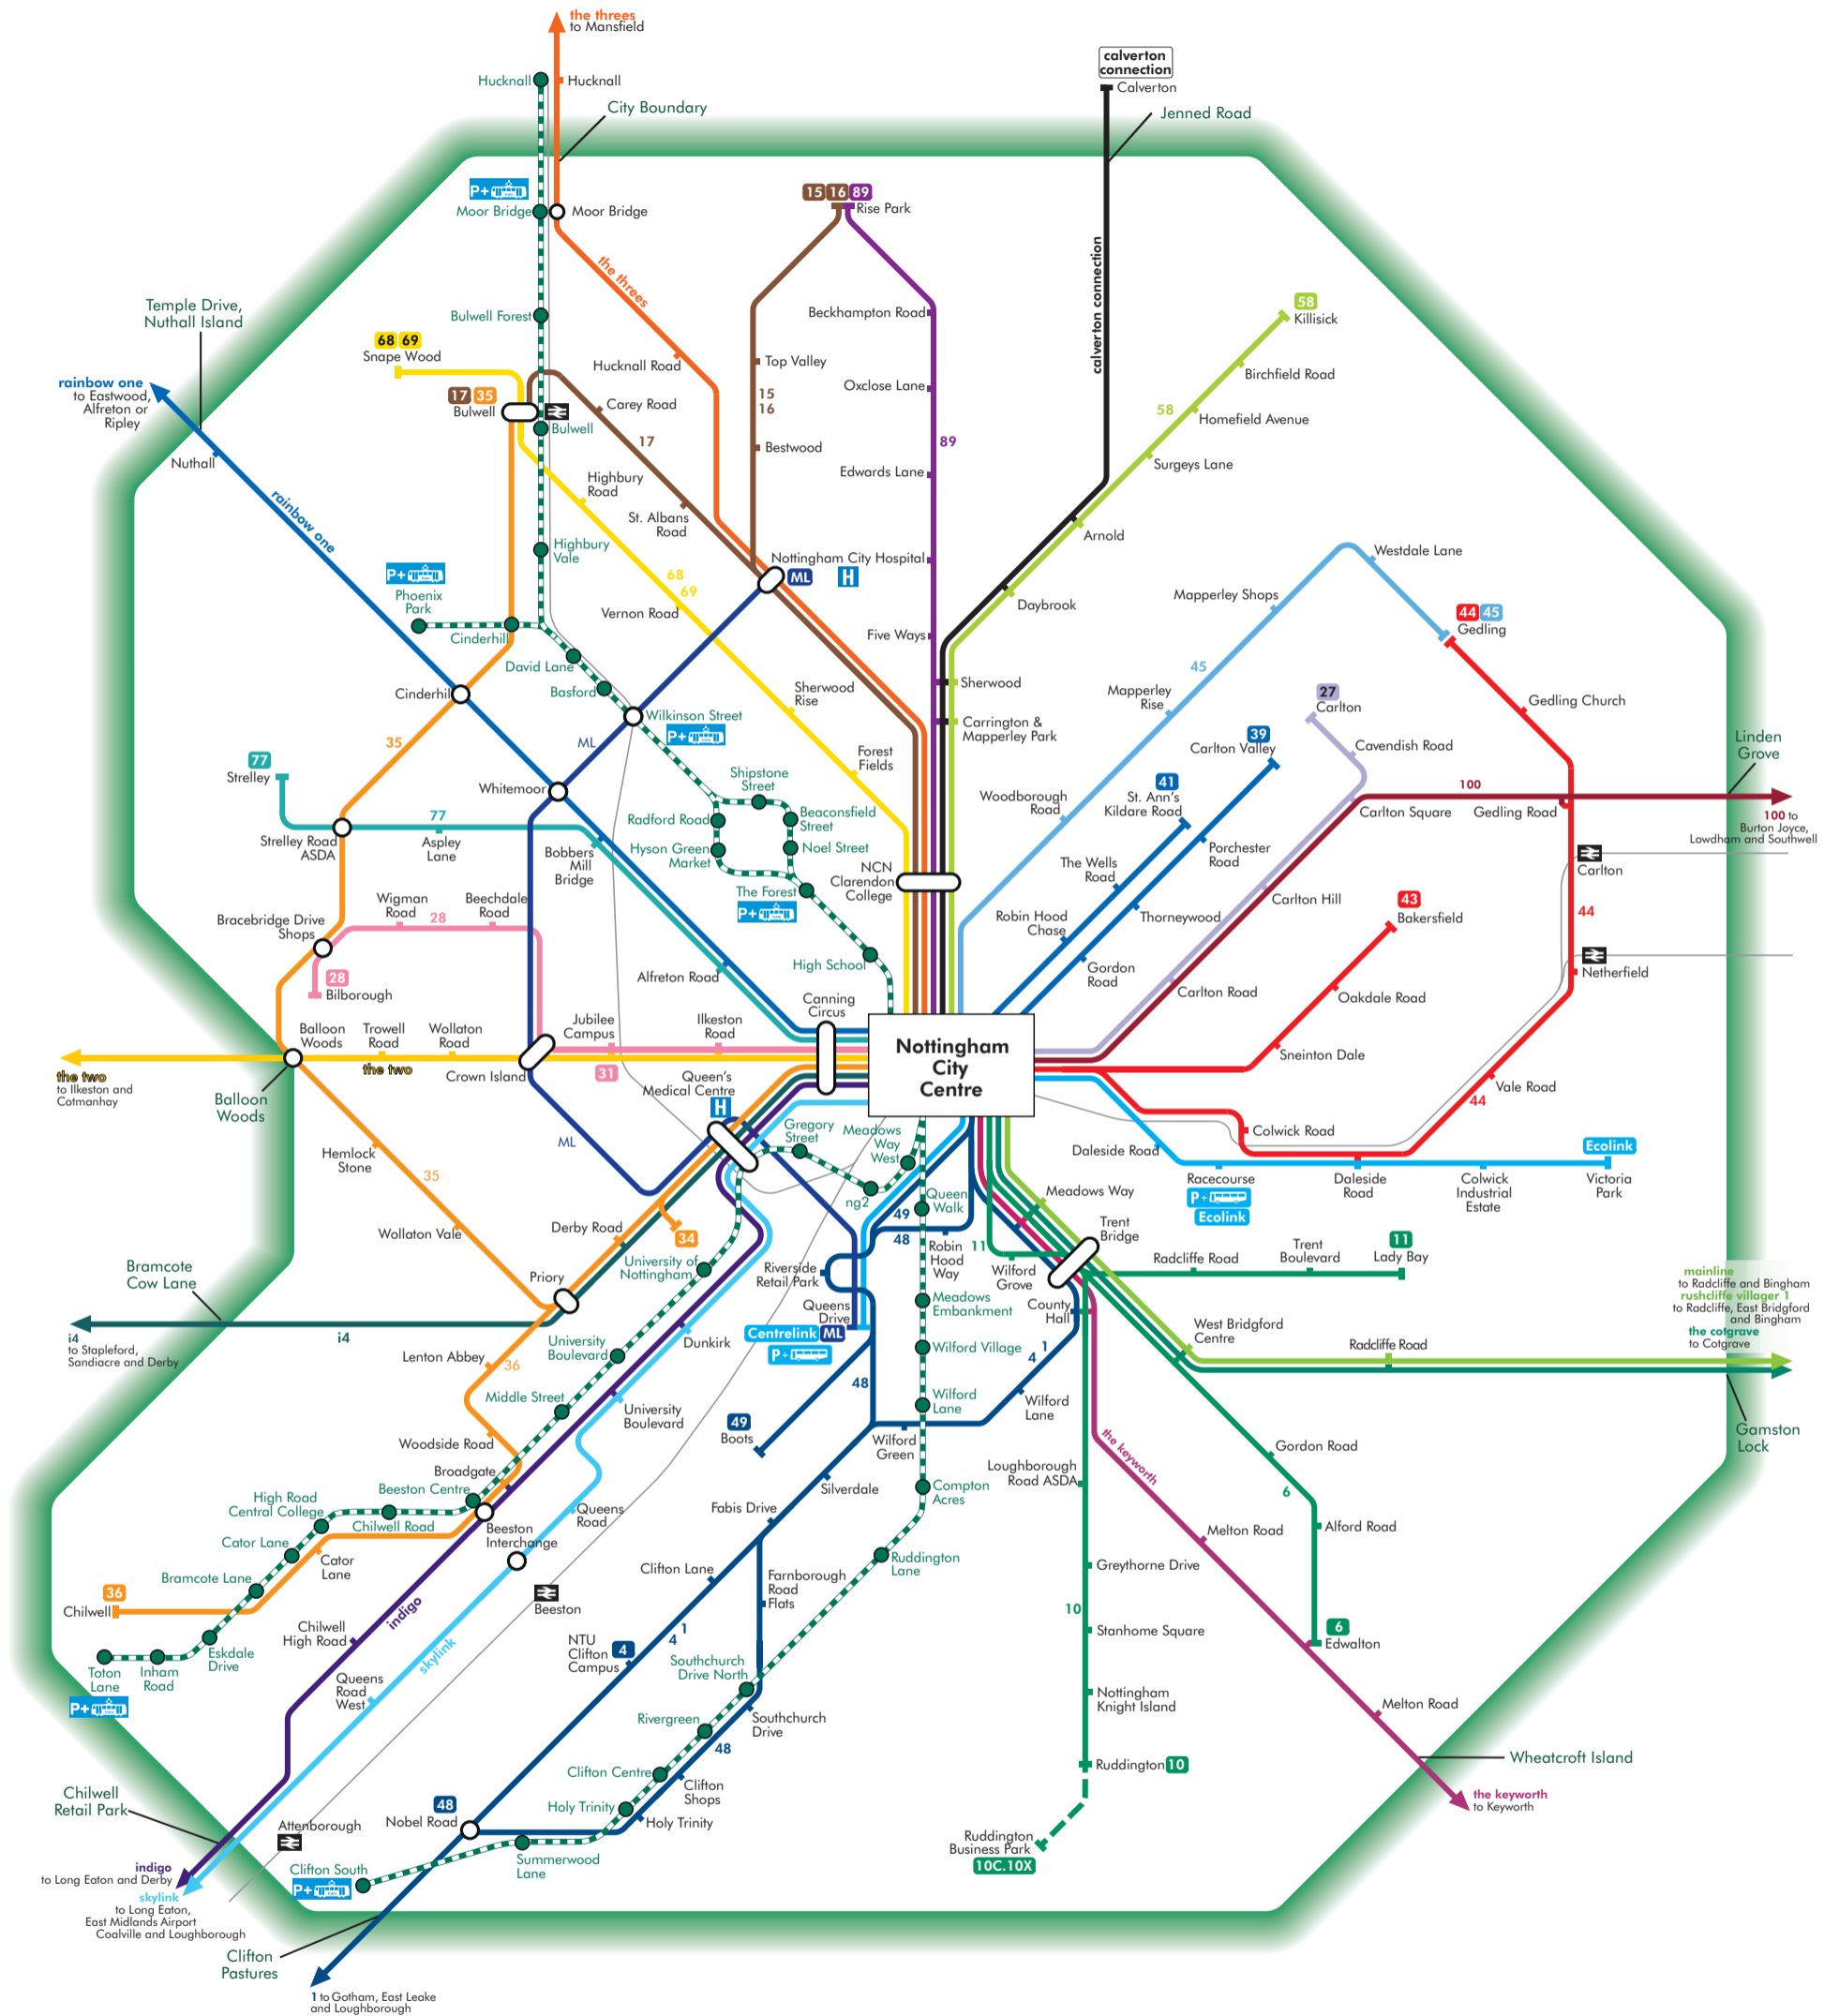

Bus & tram main network map

	Main bus routes		NET tram line and stop		Robin Hood Network boundary
	Bus route terminus		Bus Park and Ride site		Train line and station
	Interchange points		Tram Park and Ride site		Hospital