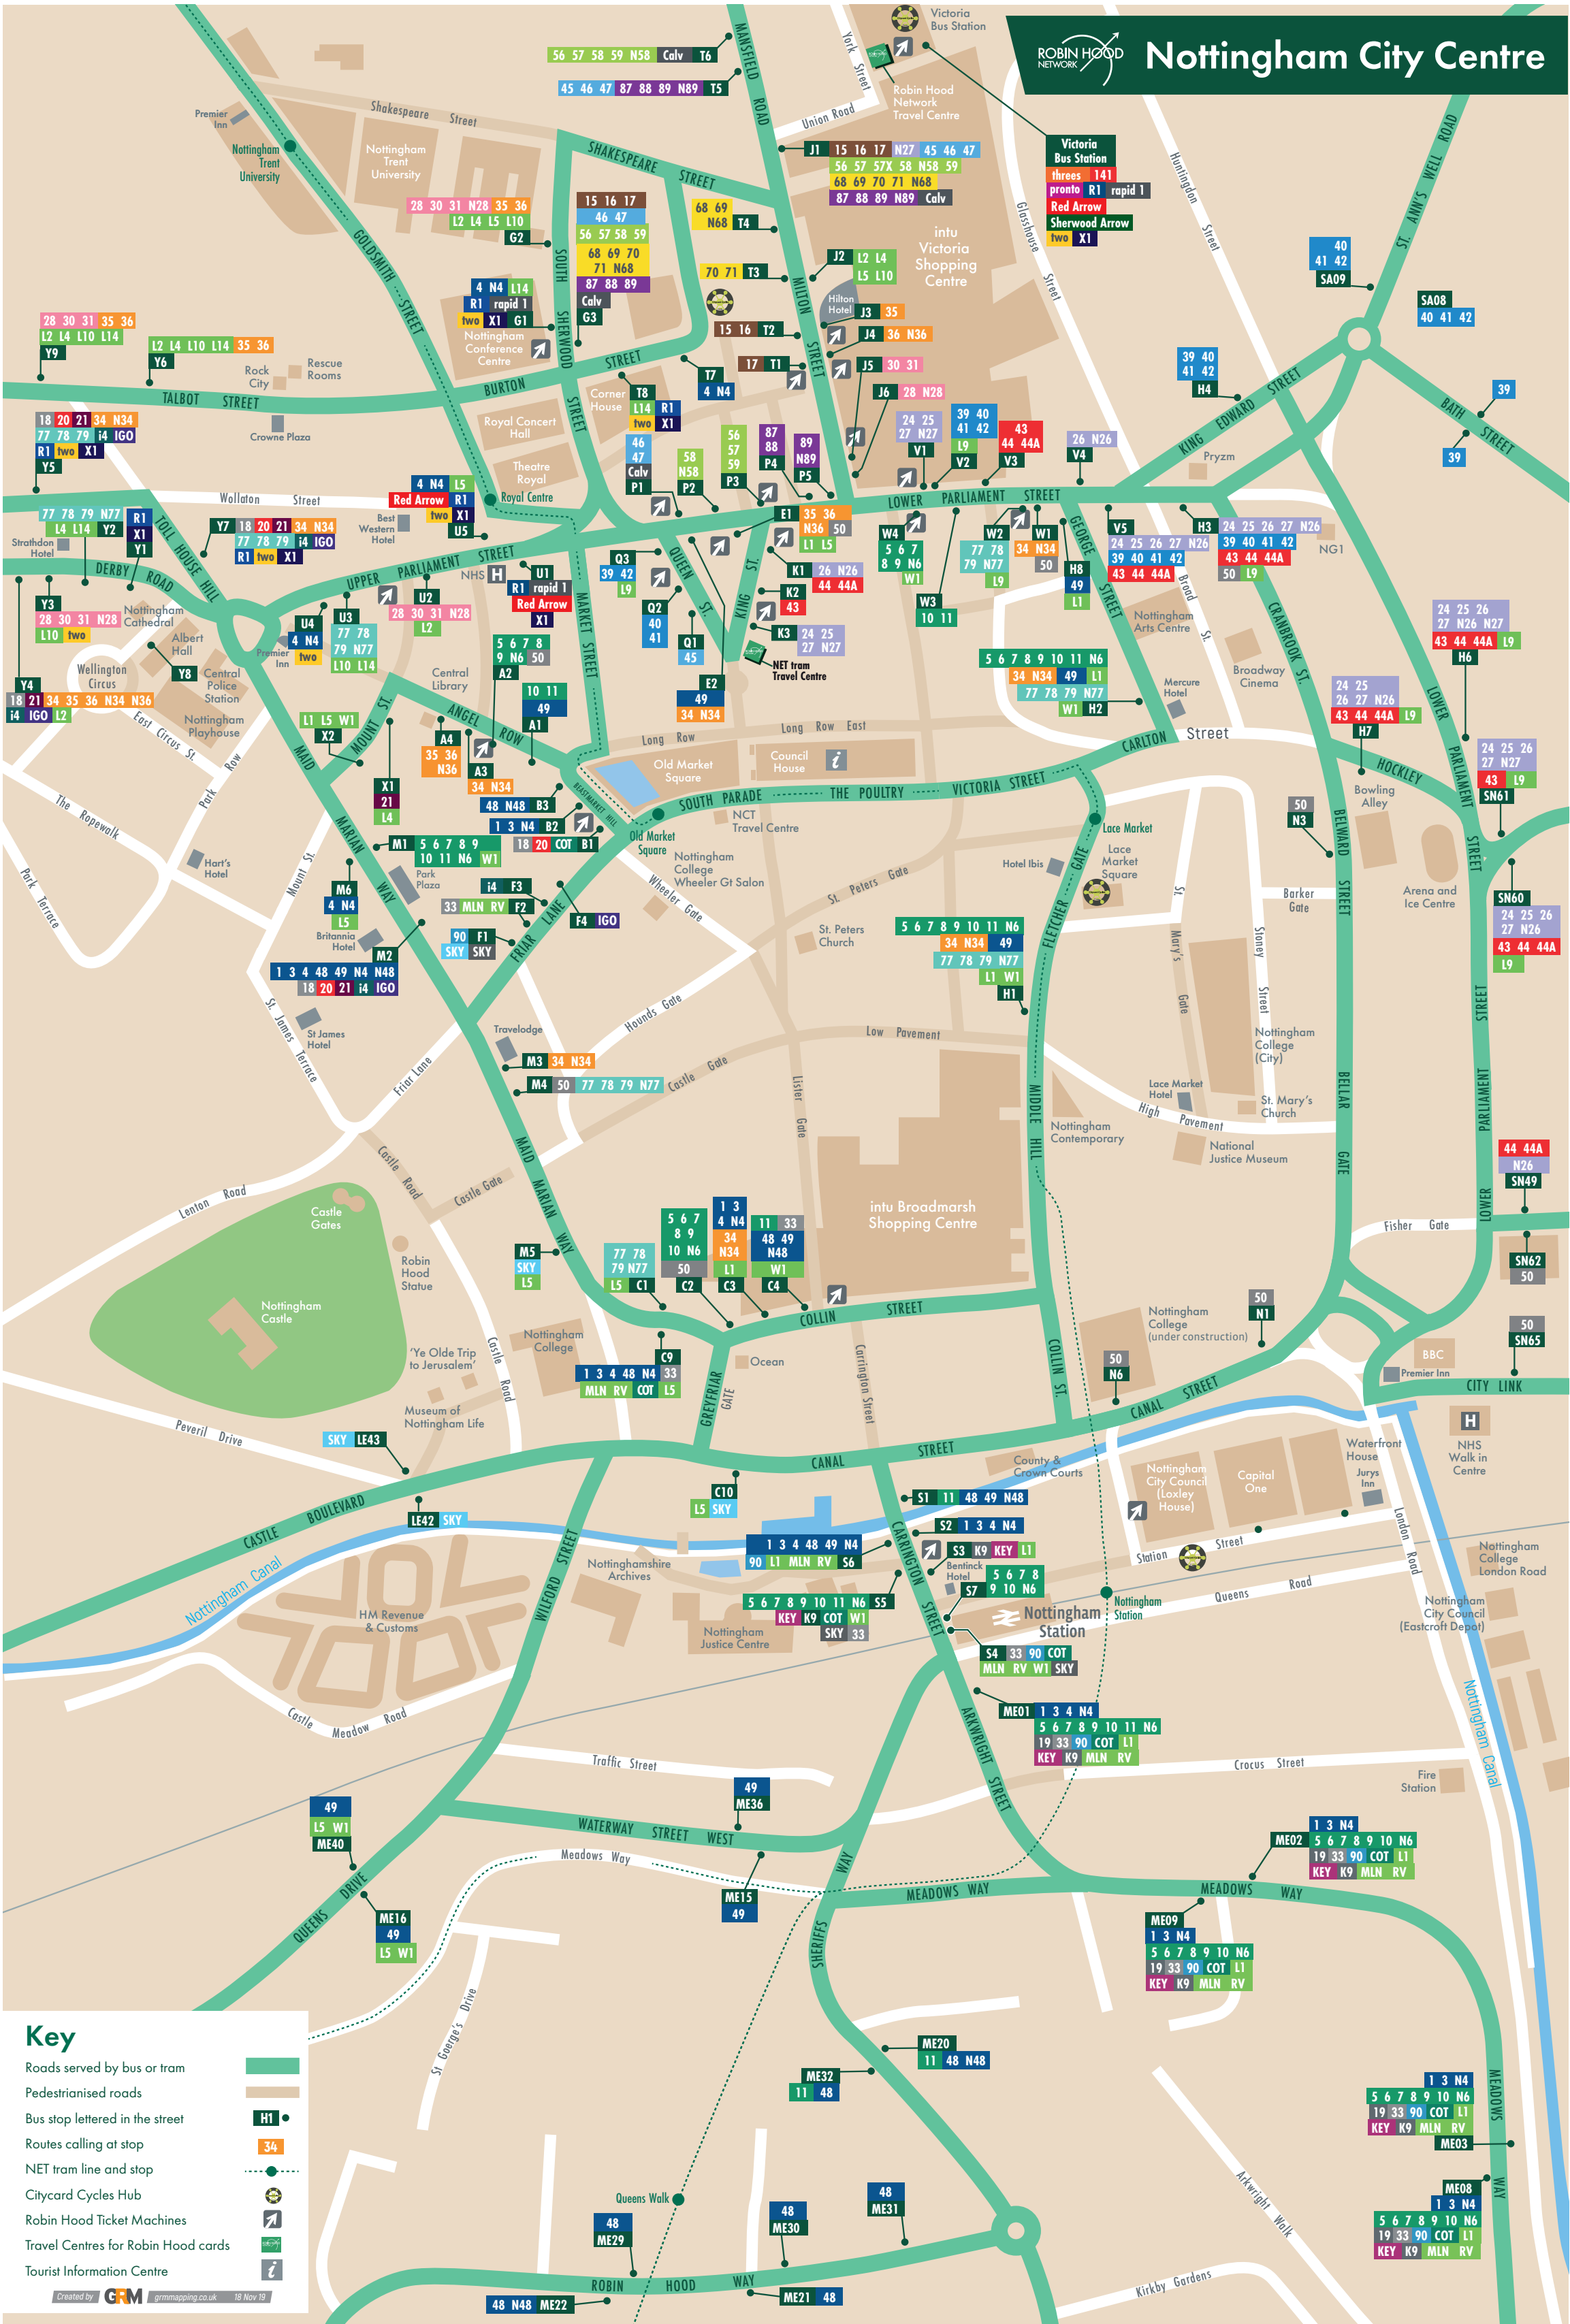

Nottingham City Centre

Key

- Roads served by bus or tram
- Pedestrianised roads
- Bus stop lettered in the street
- Routes calling at stop
- NET tram line and stop
- Citycard Cycles Hub
- Robin Hood Ticket Machines
- Travel Centres for Robin Hood cards
- Tourist Information Centre